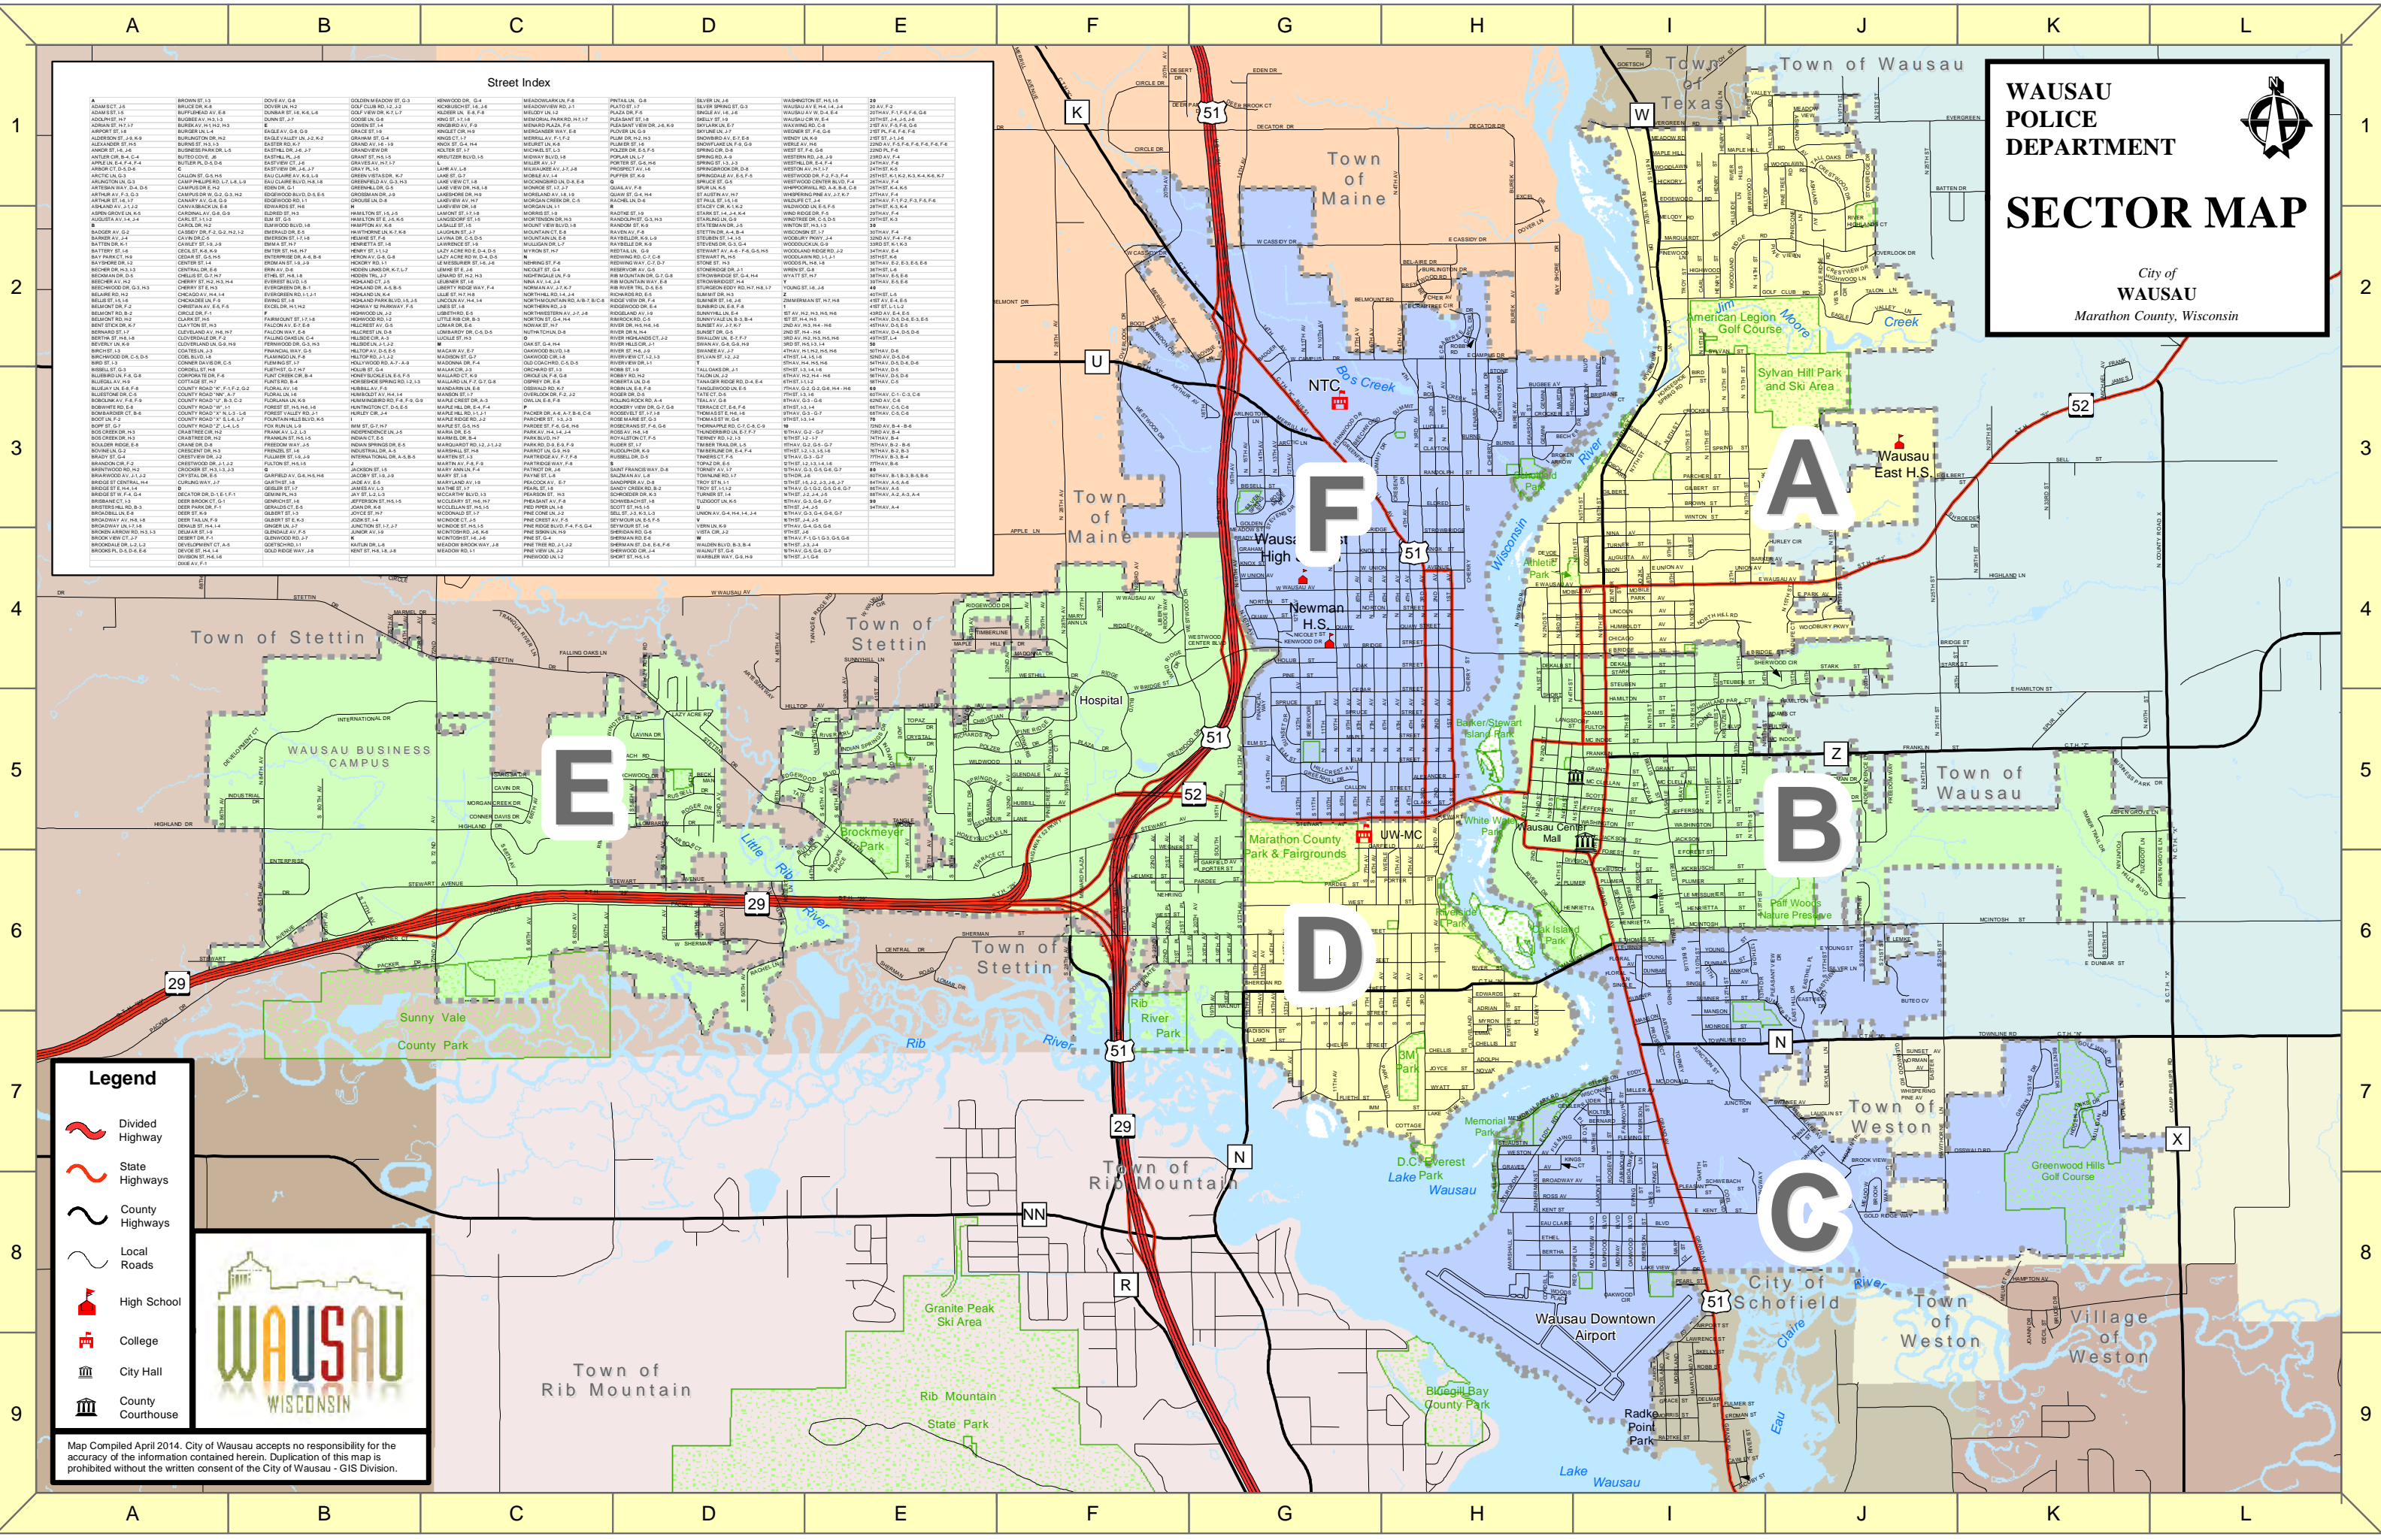

WAUSAU POLICE DEPARTMENT

SECTOR MAP

City of WAUSAU
Marathon County, Wisconsin

Street Index

A	B	C	D	E	F	G	H	I	J	K	L
ADAMSON ST	ADAMS ST	ADAMS ST	ADAMS ST	ADAMS ST	ADAMS ST	ADAMS ST	ADAMS ST	ADAMS ST	ADAMS ST	ADAMS ST	ADAMS ST

Legend

- Divided Highway
- State Highways
- County Highways
- Local Roads
- High School
- College
- City Hall
- County Courthouse

Map Compiled April 2014. City of Wausau accepts no responsibility for the accuracy of the information contained herein. Duplication of this map is prohibited without the written consent of the City of Wausau - GIS Division.